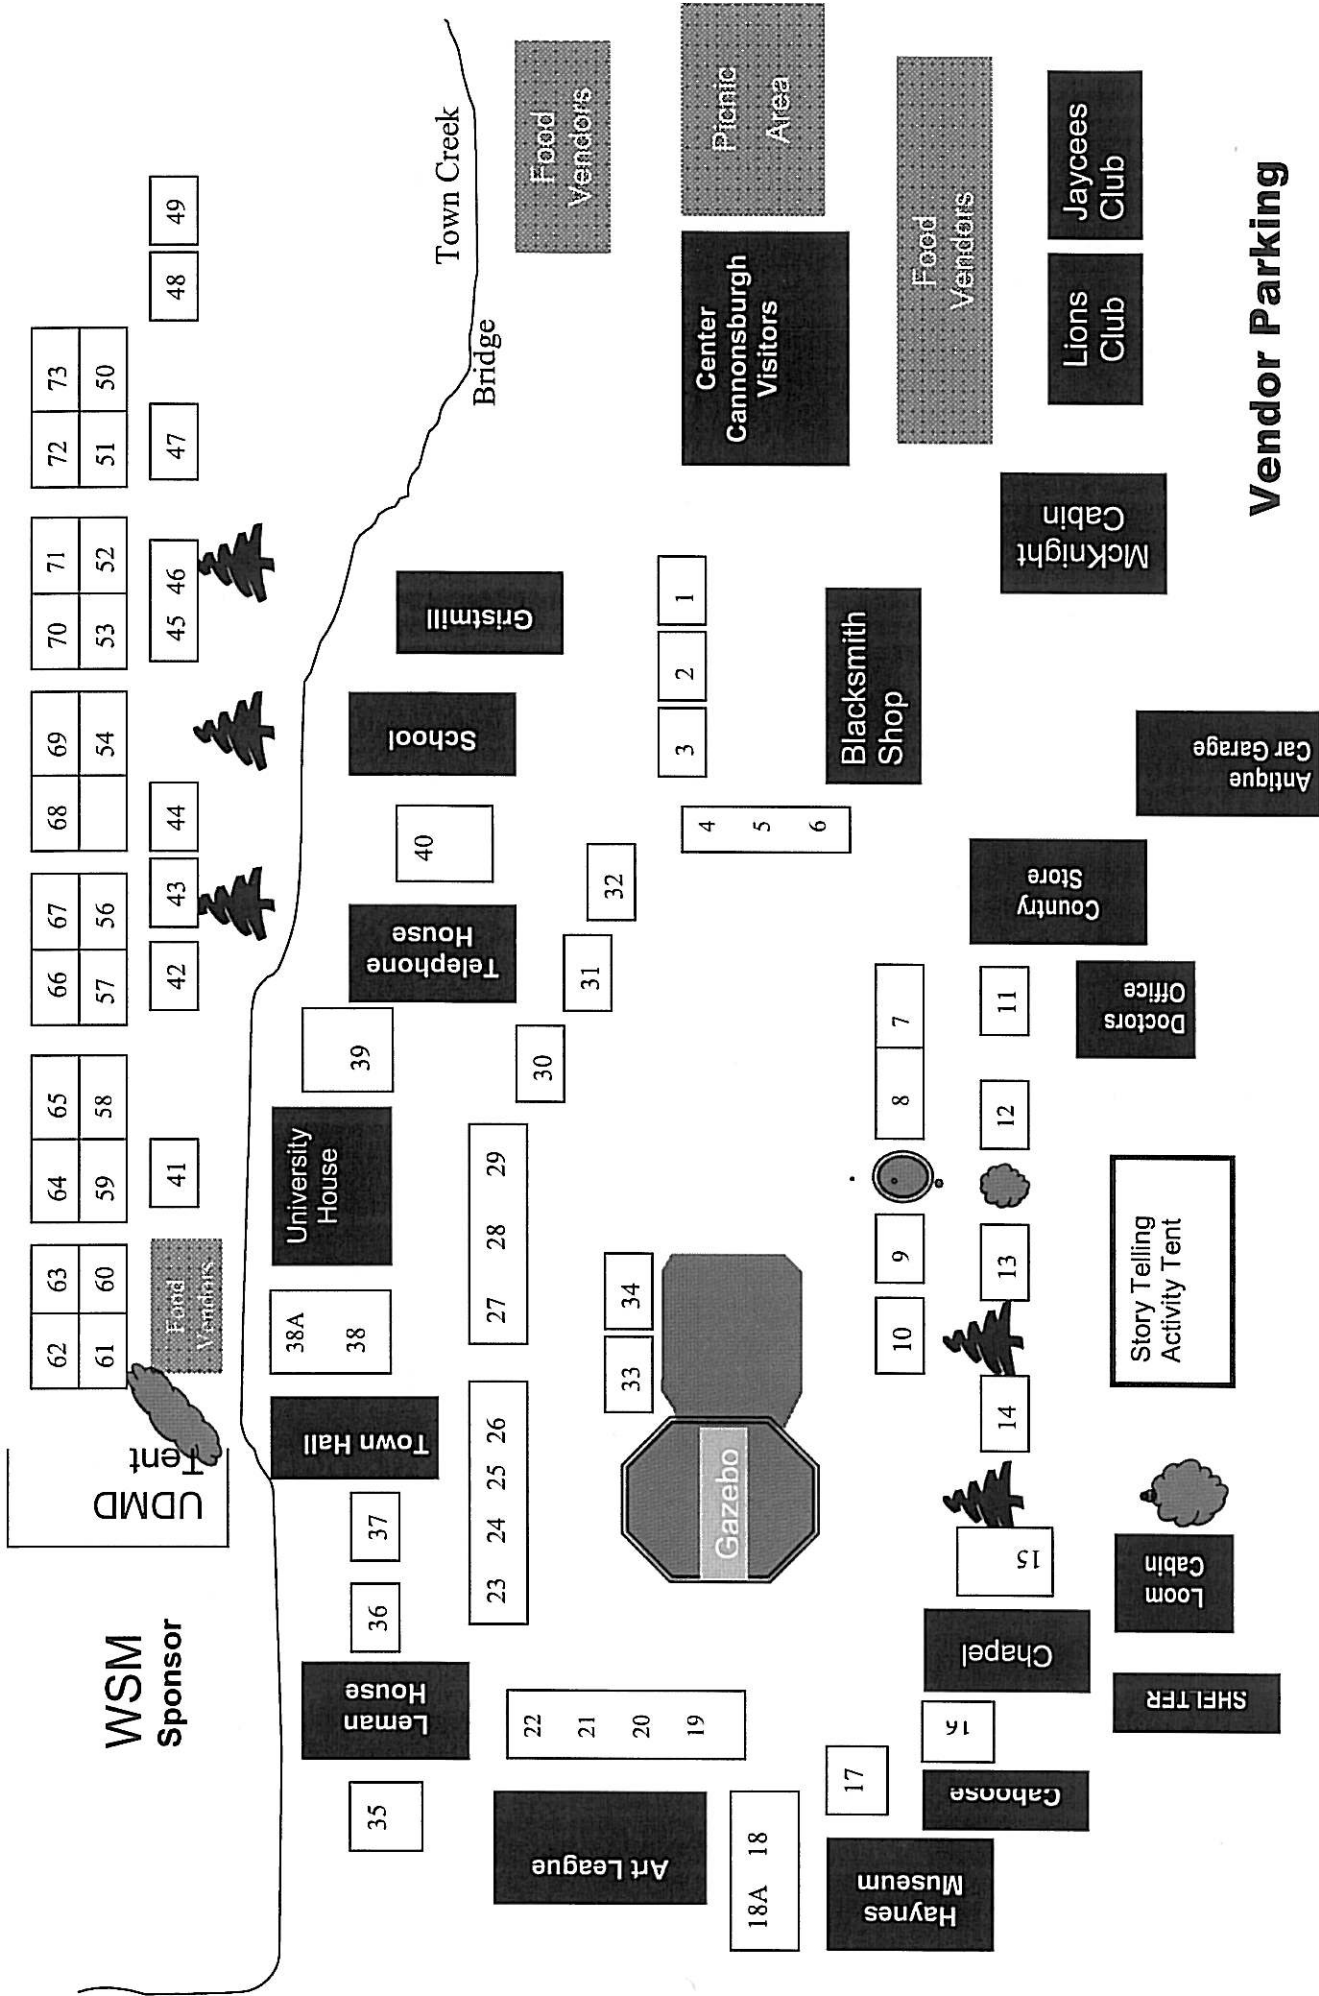

2010 layout

WSM Sponsor

UDMD Tent

Town Creek

Bridge

Food Vendors

Picnic Area

Center Cannonsburgh Visitors

23 24 25 26

22 21 20 19

33 34

31

32

1

2

3

12

13

14

15

16

17

18

19

20

21

22

23

24

25

26

27